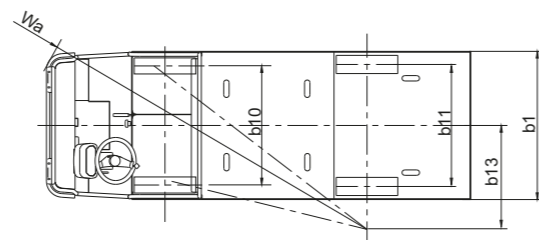

Model: BD10S/15S BD10SE/20SE

Remark: Special size can be made according to customer's requirement.

1KG=2.205LB 1INCH=25.40MM

Model		BD10S	BD15S	BD10SE	BD20SE
Drive type		battery	battery	battery	battery
Load capacity	Q(kg)	1000	1500	1000	2000
Tyre size, front		15x4 ¹ / ₂ -8	15x4 ¹ / ₂ -8	15x4 ¹ / ₂ -8	15x4 ¹ / ₂ -8
Tyre size rear		15x4 ¹ / ₂ -8	4.00-8	15x4 ¹ / ₂ -8	4.00-8
Length of loading surface	L1(mm)	1220	1220	1220	1220
Width of loading surface	W(mm)	1000	1000	1000	1000
Loading height, unladen	H2(mm)	460	480	500	500
towing height	H3(mm)	260	280	~	~
Seat height/stand height	H4(mm)	835	835	940	940
Overall length	L(mm)	2485	2485	2410	2410
Overall width	B(mm)	1000	1000	1000	1000
height (standard)	H(mm)	1240	1250	1290	1290
Turning radius	Wa(mm)	1998	1998	1900	1900
Travel speed, laden/unladen	Km/h	12/13	10/13	7/11	6.5/10
Battery voltage, nominal capacity K5	V/Ah	48/240	48/270	36/200	36/250
Battery weight	kg	350	400	185	202
Service weight (with battery)	kg	980	1080	780	880