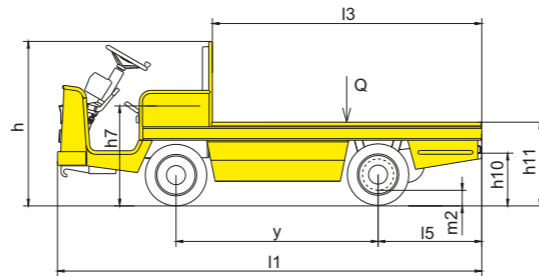

Model: BD10S/15S BD10SE/20SE

Remark: Special size can be made according to customer's requirement.

1KG=2.205LB 1INCH=25.40MM

Model		BD10S	BD15S	BD10SE	BD20SE
Drive type		battery	battery	battery	battery
Load capacity	Q(kg)	1000	1500	1000	2000
Tyre size, front		15x4 ¹ / ₂ -8	15x4 ¹ / ₂ -8	15x4 ¹ / ₂ -8	15x4 ¹ / ₂ -8
Tyre size rear		15x4 ¹ / ₂ -8	4.00-8	15x4 ¹ / ₂ -8	4.00-8
Length of loading surface	L1(mm)	1220	1220	1220	1220
Width of loading surface	W(mm)	1000	1000	1000	1000
Loading height, unladen	H2(mm)	460	480	500	500
towing height	H3(mm)	260	280	~	~
Seat height/stand height	H4(mm)	835	835	940	940
Overall length	L(mm)	2485	2485	2410	2410
Overall width	B(mm)	1000	1000	1000	1000
height (standard)	H(mm)	1240	1250	1290	1290
Turning radius	Wa(mm)	1998	1998	1900	1900
Travel speed, laden/unladen	Km/h	12/13	10/13	7/11	6.5/10
Battery voltage, nominal capacity K5	V/Ah	48/240	48/270	36/200	36/250
Battery weight	kg	350	400	185	202
Service weight (with battery)	kg	980	1080	780	880