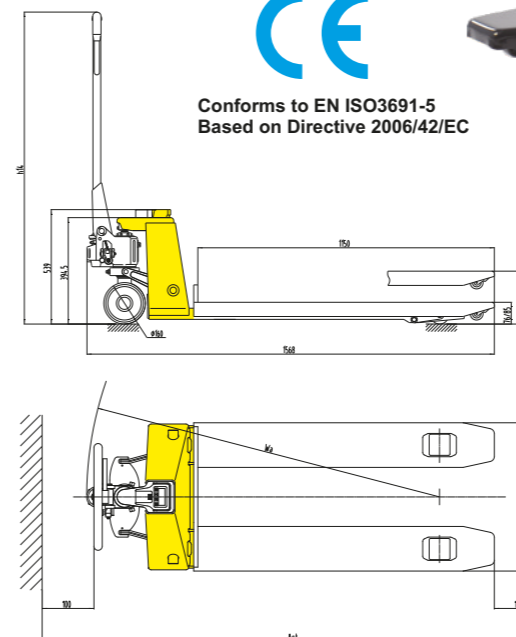

1KG=2.205LB 1INCH=25.40MM

Model	BFC6/BFC6-II	BFC6-7/BFC6-8
Capacity	(kg) 2000	2000
Lowered fork height	(mm) 76/85	76/85
Total lift height	(mm) 165/175	165/175
Fork length	(mm) 1150	1150
Width overall forks	(mm) 540/570/705	540/570/705
Steering wheel	(mm) ϕ 160	ϕ 160
Fork wheel	(mm) ϕ 70	ϕ 70
Power	Dry cell / Ni MH rechargeable battery	Lead-acid battery
Max deviation (weight)	(kg) 0.5	0.5
Max. deviation (rate)	(%) \pm 0.1%	\pm 0.1%
Service weight	(kg) 133-142	133-142

1KG=2.205LB 1INCH=25.40MM

Model	BFC6-7(S)	
Capacity	(kg)	2000
Lowered fork height	(mm)	76/85
Total lift height	(mm)	165/175
Fork length	(mm)	1150
Width overall forks	(mm)	540/570/705
Steering wheel	(mm)	ϕ 160
Fork wheel	(mm)	ϕ 70
Power	Lead-acid battery	
Max deviation (weight)	(kg)	0.5
Max. deviation (rate)	(%)	\pm 0.1%
Service weight	(kg)	130

- The display appearance with simple design, concise and clear.
- Super large 5- digit LCD display screen .
- The scale accuracy, Maximum error 0.05%, weighing accuracy 0.5kg, max to 0.2kg.
- 4 function button, very easy and convenience to operation.
- The front of display with U protective shield, prevent instrument damaged during operation.

Conforms to EN ISO3691-5
Based on Directive 2006/42/EC

**Model:
BFC6-7M**

Standard

1KG=2.205LB 1INCH=25.40MM

Model	BFC6-7M	
Capacity	kg	2000
Lowest fork height	mm	76/85
Max Lifting Height	mm	165/175
Fork length	mm	1150
Width overall forks	mm	540/570/705
Steering wheel	mm	ϕ 160
Fork wheel	mm	ϕ 70
Battery	dry battery	
Max deviation (weight)	kg	0.5
Max deviation (rate)	%	\pm 0.05%
Turning Radius	mm	1368
Service weight	kg	118-130