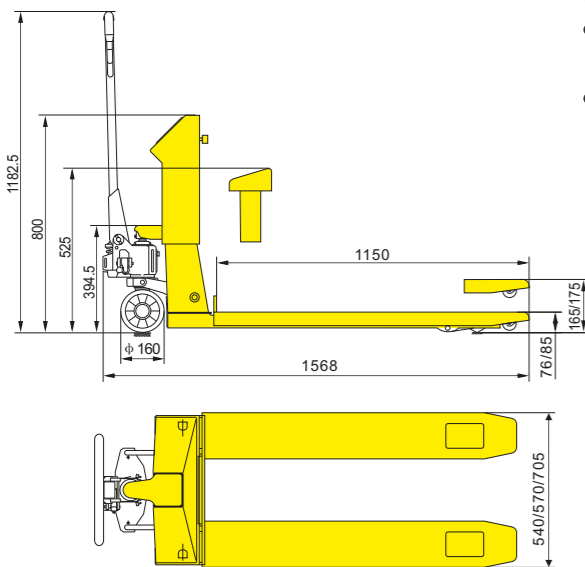

**Model: BFC6-7
BFC6-8**
(Scale pallet truck with printer)

Premium

Conforms to EN ISO3691-5
Based on Directive 2006/42/EC

- Mobile pallet truck with scale combined two major functions for pallet truck/scale, allows you to weigh cargo whatever, wherever, whenever you want.
- Power supply with rechargeable battery or with 86~264V AC input .
- Keypad and automatic tare functions.
- 1.2inches, super-large and bright LED display in solid state to be strike-free.
- Available in pounds or kilograms.
- A/D velocity: 27/s, a faster speed of weighing, more correct.
- Various functions: with extended functions as weight-checking ,counting, etc., to satisfy different needs of customers.
- Conforms to EU's ROHS standard.

1KG=2.205LB 1INCH=25.40MM

Model	BFC6/BFC6-II	BFC6-7/BFC6-8
Capacity	(kg) 2000	2000
Lowered fork height	(mm) 76/85	76/85
Total lift height	(mm) 165/175	165/175
Fork length	(mm) 1150	1150
Width overall forks	(mm) 540/570/705	540/570/705
Steering wheel	(mm) ϕ 160	ϕ 160
Fork wheel	(mm) ϕ 70	ϕ 70
Power	Dry cell / Ni MH rechargeable battery	Lead-acid battery
Max deviation (weight)	(kg) 0.5	0.5
Max. deviation (rate)	(%) \pm 0.1%	\pm 0.1%
Service weight	(kg) 133-142	133-142

1KG=2.205LB 1INCH=25.40MM

Model	BFC6-7(S)	
Capacity	(kg)	2000
Lowered fork height	(mm)	76/85
Total lift height	(mm)	165/175
Fork length	(mm)	1150
Width overall forks	(mm)	540/570/705
Steering wheel	(mm)	ϕ 160
Fork wheel	(mm)	ϕ 70
Power	Lead-acid battery	
Max deviation (weight)	(kg)	0.5
Max. deviation (rate)	(%)	\pm 0.1%
Service weight	(kg)	130

Conforms to EN ISO3691-5
Based on Directive 2006/42/EC

**Model:
BFC6-7M**

Standard

1KG=2.205LB 1INCH=25.40MM

Model	BFC6-7M	
Capacity	kg	2000
Lowest fork height	mm	76/85
Max Lifting Height	mm	165/175
Fork length	mm	1150
Width overall forks	mm	540/570/705
Steering wheel	mm	ϕ 160
Fork wheel	mm	ϕ 70
Battery	dry battery	
Max deviation (weight)	kg	0.5
Max deviation (rate)	%	\pm 0.05%
Turning Radius	mm	1368
Service weight	kg	118-130