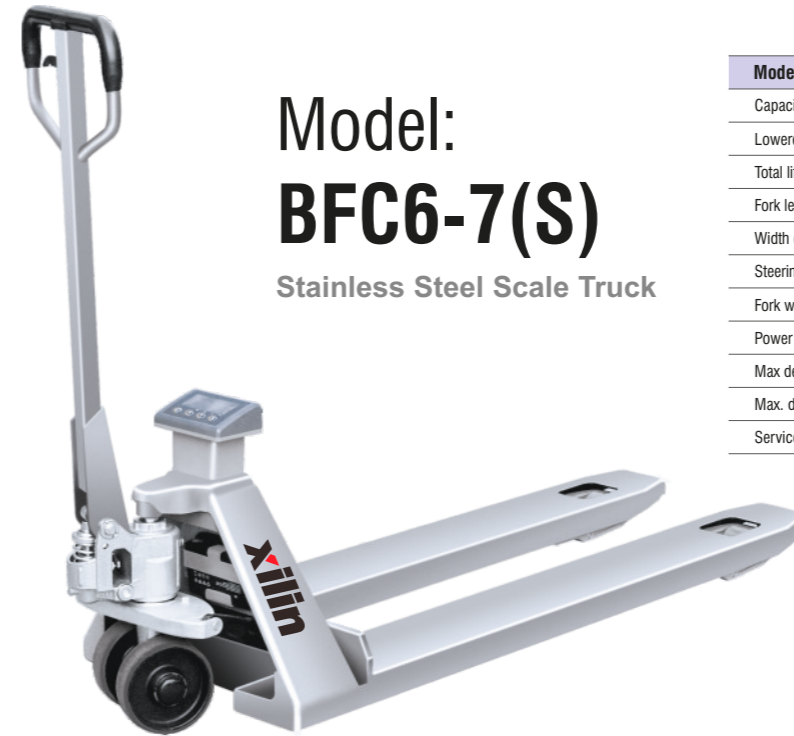

**Model: BFC6-7
BFC6-8**
(Scale pallet truck with printer)

Premium

Conforms to EN ISO3691-5
Based on Directive 2006/42/EC

- Mobile pallet truck with scale combined two major functions for pallet truck/scale, allows you to weigh cargo whatever, wherever, whenever you want.
- Power supply with rechargeable battery or with 86~264V AC input .
- Keypad and automatic tare functions.
- 1.2inches, super-large and bright LED display in solid state to be strike-free.
- Available in pounds or kilograms.
- A/D velocity: 27/s, a faster speed of weighing, more correct.
- Various functions: with extended functions as weight-checking ,counting, etc., to satisfy different needs of customers.
- Conforms to EU's ROHS standard.

1KG=2.205LB 1INCH=25.40MM

Model	BFC6/BFC6-II	BFC6-7/BFC6-8
Capacity	(kg) 2000	2000
Lowered fork height	(mm) 76/85	76/85
Total lift height	(mm) 165/175	165/175
Fork length	(mm) 1150	1150
Width overall forks	(mm) 540/570/705	540/570/705
Steering wheel	(mm) ϕ 160	ϕ 160
Fork wheel	(mm) ϕ 70	ϕ 70
Power	Dry cell / Ni MH rechargeable battery	Lead-acid battery
Max deviation (weight)	(kg) 0.5	0.5
Max. deviation (rate)	(%) \pm 0.1%	\pm 0.1%
Service weight	(kg) 133-142	133-142

1KG=2.205LB 1INCH=25.40MM

Model	BFC6-7(S)	
Capacity	(kg)	2000
Lowered fork height	(mm)	76/85
Total lift height	(mm)	165/175
Fork length	(mm)	1150
Width overall forks	(mm)	540/570/705
Steering wheel	(mm)	ϕ 160
Fork wheel	(mm)	ϕ 70
Power	Lead-acid battery	
Max deviation (weight)	(kg)	0.5
Max. deviation (rate)	(%)	\pm 0.1%
Service weight	(kg)	130

- The display appearance with simple design, concise and clear.
- Super large 5- digit LCD display screen .
- The scale accuracy, Maximum error 0.05%, weighing accuracy 0.5kg, max to 0.2kg.
- 4 function button, very easy and convenience to operation.
- The front of display with U protective shield, prevent instrument damaged during operation.